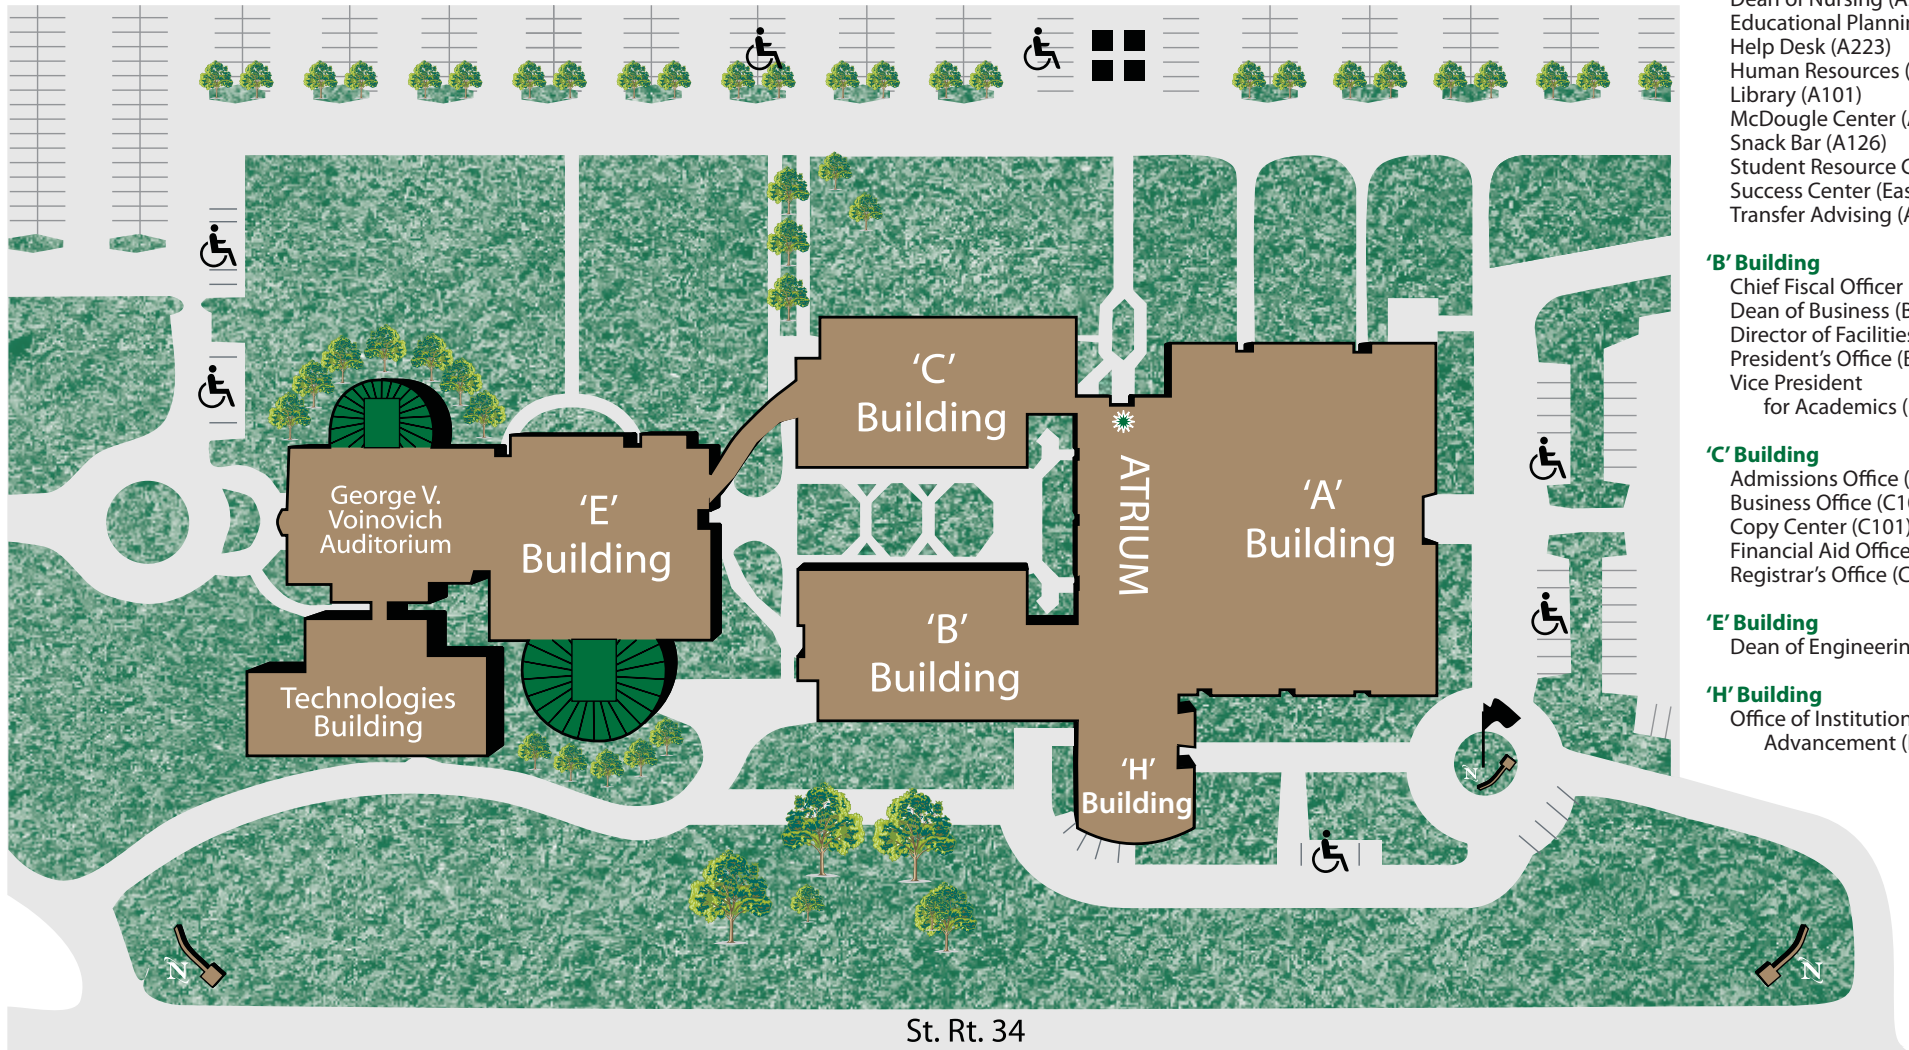

Campus Map

Legend

Atrium

- Campus Police (A191)
- *Main Entrance
- Welcome Center
- University Center (A196)

'A' Building

- Accessibility Services (A105B)
- Bookstore (A124)
- Career Services (A102)
- Dean of Arts & Sciences (A229)
- Dean of Allied Health & Public Services (A213)
- Dean of Nursing (A213)
- Educational Planning (A105H)
- Help Desk (A223)
- Human Resources (A106)
- Library (A101)
- McDougle Center (A101C)
- Snack Bar (A126)
- Student Resource Center (A105)
- Success Center (East Entrance)
- Transfer Advising (A105J)

'B' Building

- Chief Fiscal Officer (B105C)
- Dean of Business (B107)
- Director of Facilities (B109)
- President's Office (B105E)
- Vice President for Academics (B105A)

'C' Building

- Admissions Office (C106)
- Business Office (C107)
- Copy Center (C101)
- Financial Aid Office (C103)
- Registrar's Office (C106)

'E' Building

- Dean of Engineering (E128)

'H' Building

- Office of Institutional Advancement (H109)

St. Rt. 34